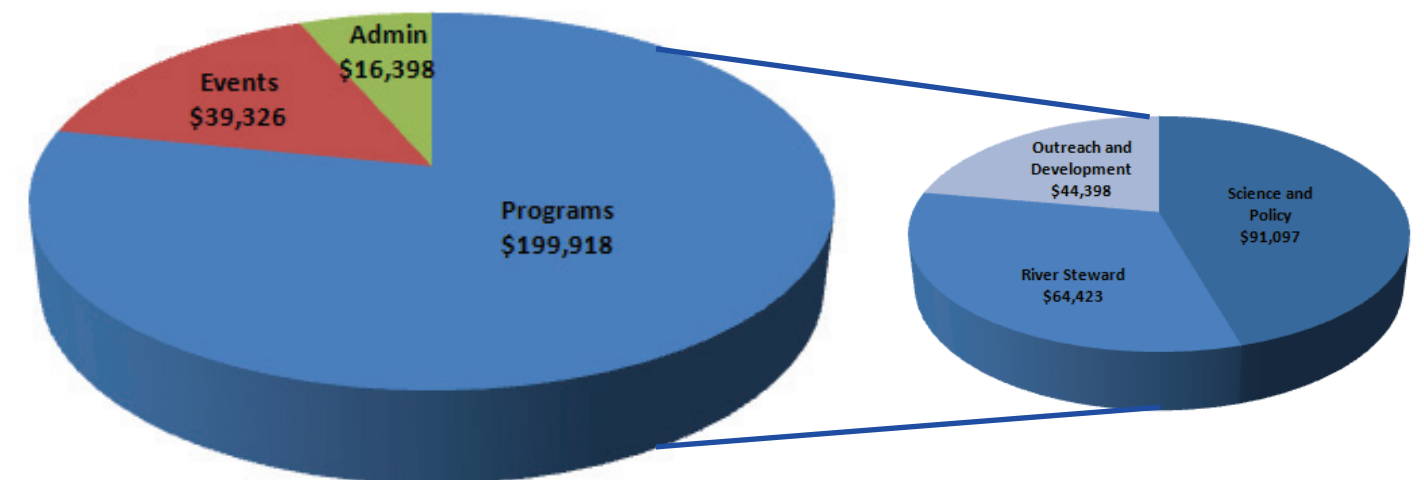

2009 Expenses

The Native Fish Society's total expenditures for 2009 were $255,642.