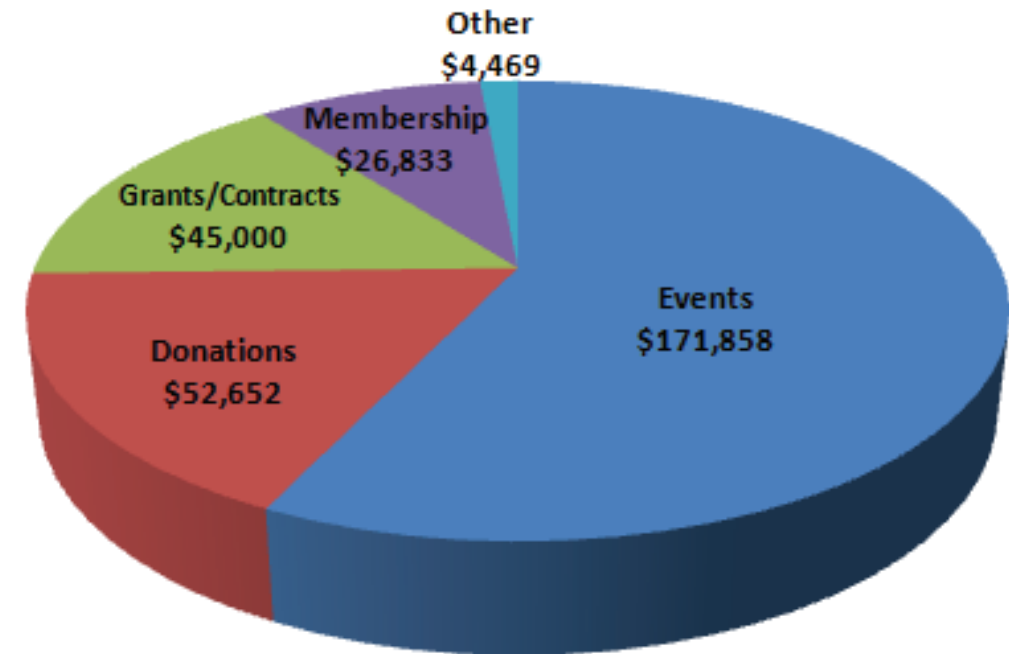

For a future with abundant wild fish,

Bill Bakke
Executive Director

Peter Tronquet
Board President

Financial Review

2009 Income

The Native Fish Society's total income for 2009 was \$300,812, a seven percent increase over the previous year. Eighty-four percent came from individual and business donations, including the annual Auction and Banquet, membership dues and gifts.

2009 Expenses

The Native Fish Society's total expenditures for 2009 were \$255,642.

Native Fish Society 2009 Accomplishments

As we reflect on 2009, we see a year of tremendous focus and achievement. The Native Fish Society was, once again, the leader in the Pacific Northwest advocating for native, wild fish and their habitats, including: